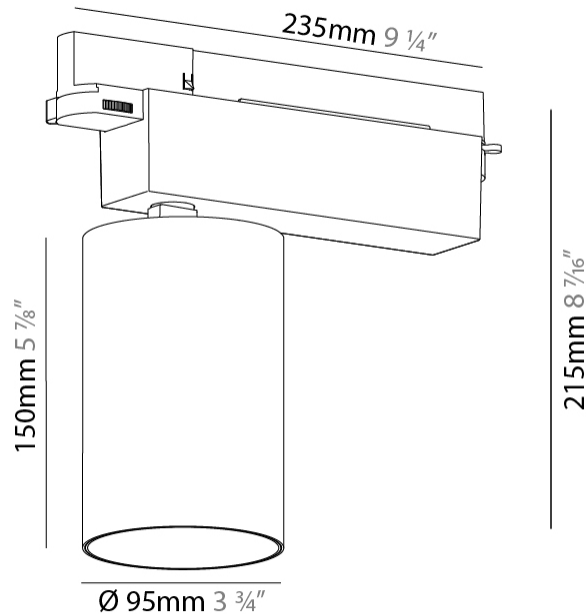

GENERAL

Series: Centriq
Subseries: Centriq 95
Brand: Prolicht
Division: Architectural
Mounting Type: Track
Mounting Location: Ceiling
Subcategory: Spots

PHYSICAL

Shape: Cylinder
Diameter (mm): 95
Diameter (in): 3 3/4
Length (mm): 235
Length (in): 9 1/4
Height (mm): 150
Height (in): 5 7/8
Light Distribution: Adjustable / Direct
Weight (kg): 1.4
Weight (lbs): 3.08
Fixture Finish: SSR / BKV / CWI / CRY / HAB / UFT / ITA / RUA / FTG / MYG / LOD / PUS / FRO / FUP / KIA / POP / BLS / SPG / MEY / GOH / GUM / CHC / COM / ABZ / JAG / OBR / MOS / ROR
Fixture Material: Aluminum

ELECTRICAL

Lamp Type: LED (Zhaga Standard)
Input Wattage (W): 12/ 15
Total Output Wattage (W): 10.8 / 13.5
Dimming: Tri-Mode (Non-Dimming and Phase Dimming (120Vac only) and 0-10V Dimming)
Driver Included: Yes
Driver Location: Integrated
Driver Type: Constant Current - Universal
Driver Class: Class 2
Input Voltage (V): 120 - 277
Constant Current (MA): 350

LED

Number of LEDs: 1
Color Temperature (°K): 2700 / 3000 / 3500 / 4000
Max. Delivered Lumen (lm): 830 / 930 / 1009 / 1030
Nominal Lumen (lm): 960 / 1070 / 1157 / 1180
CRI: >90 CRI
Lamp Life (hrs): 50000
Upon Request: Special Color Temperature Special Led

OPTICAL

Beam Angle: 8
Adjustability: Rotational 340°; Tilt 90°
Upon Request: Special Beam Angles

RATINGS AND CERTIFICATIONS

Certified By: Certified for North American Standards
IP rating: IP20